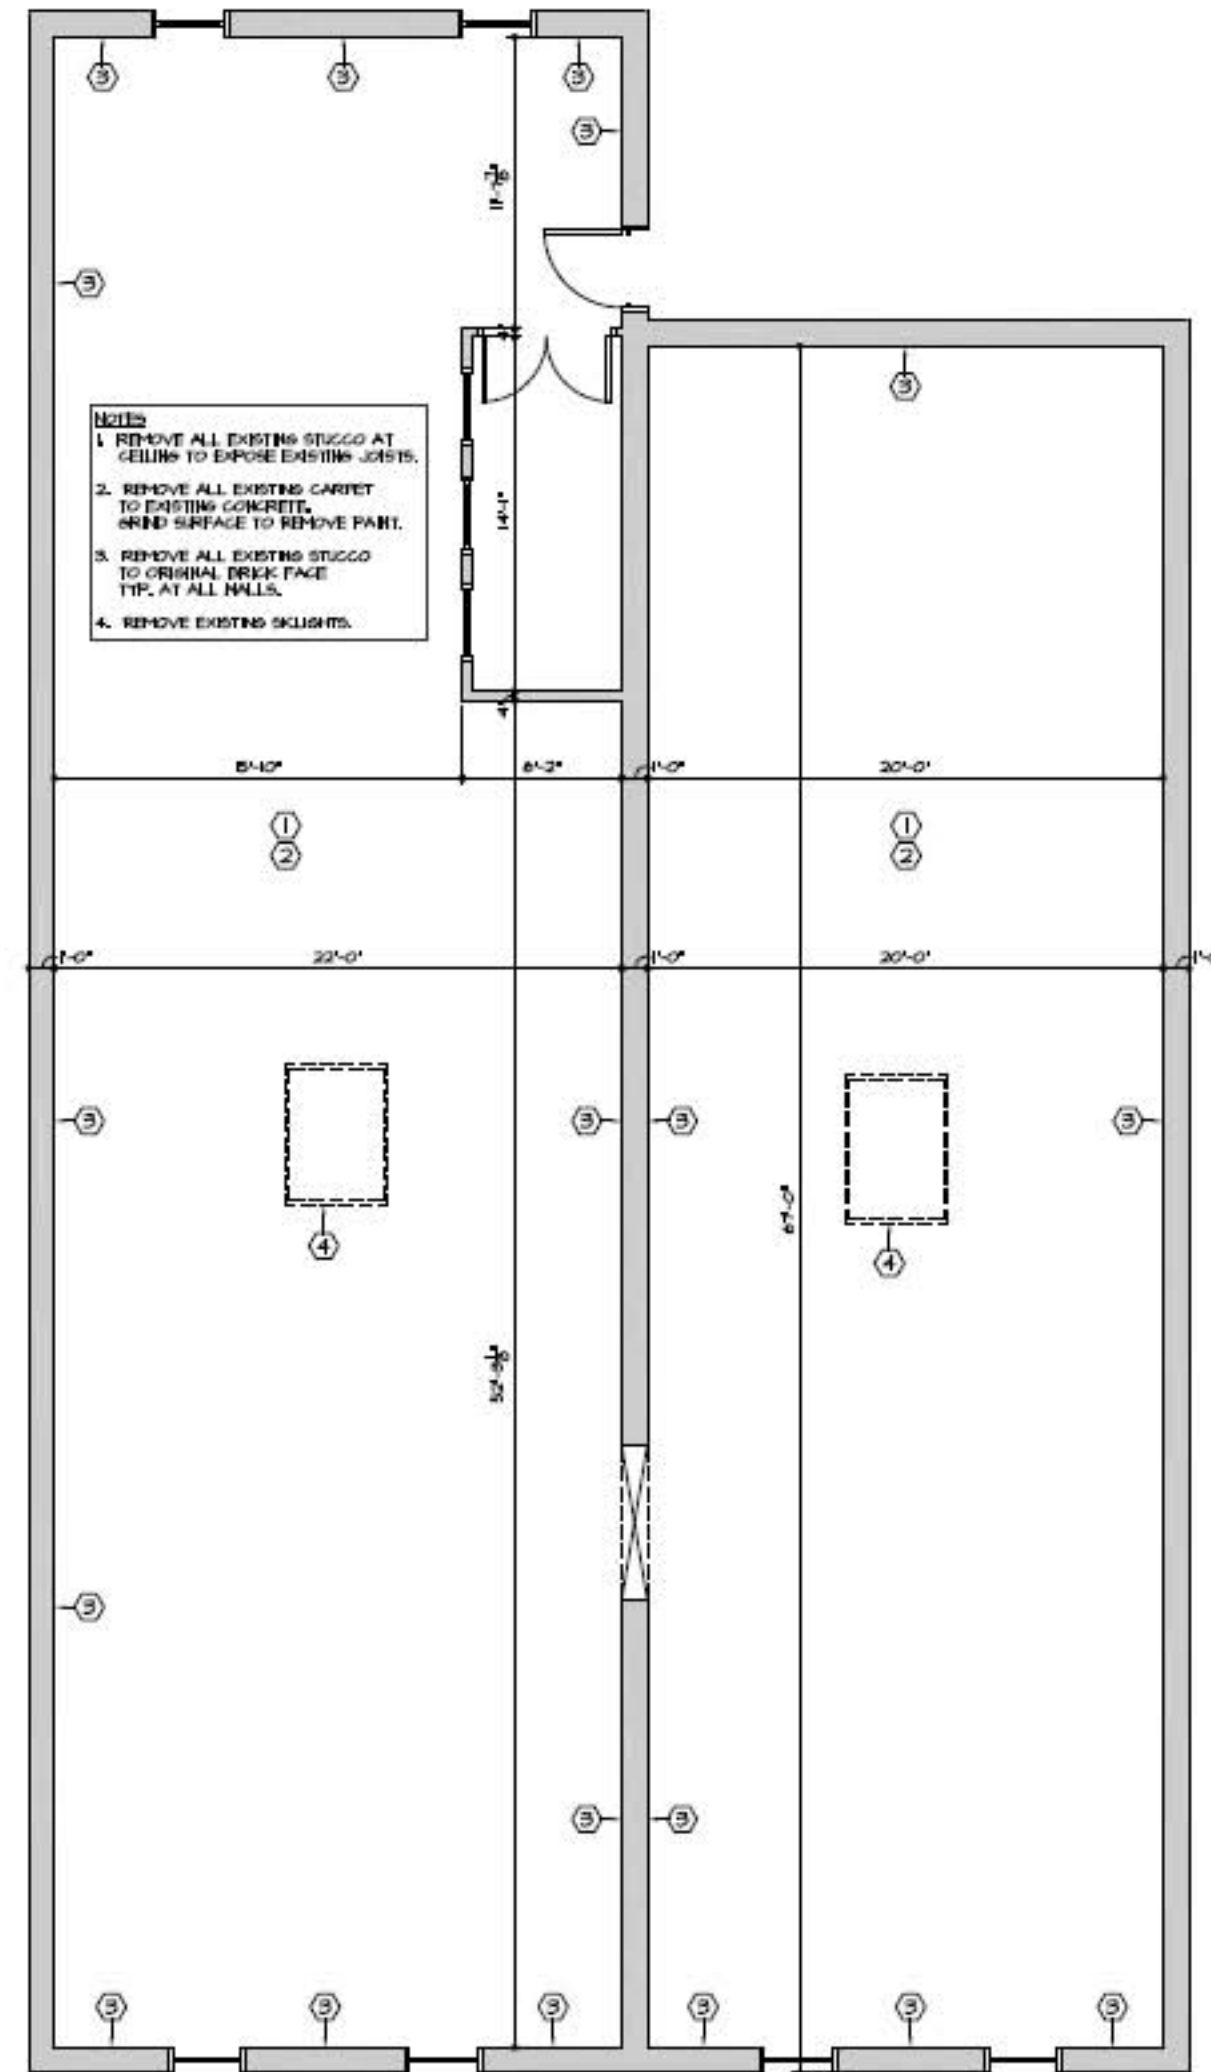

2nd Fl Plan
SCALE: 1/4" = 1'-0"
3036 sq. ft.

2nd Fl Demo Plan
SCALE: 1/4" = 1'-0"
3036 sq. ft.

RANDOLPH COUNTY
HERITAGE MUSEUM
Pocahontas, Arkansas ph. 501.992.4056

proj title	RANDOLPH COUNTY MUSEUM
sheet title	DEMO PLAN / SCHEMATIC
square footages	
1st fl. h/c	n/a
2nd fl. h/c	3036
TOTAL AREA	n/a
garage area	n/a
storage	n/a
UNDER ROOF	n/a
date	09/02/08
proj number	090508

sheet no.
A1